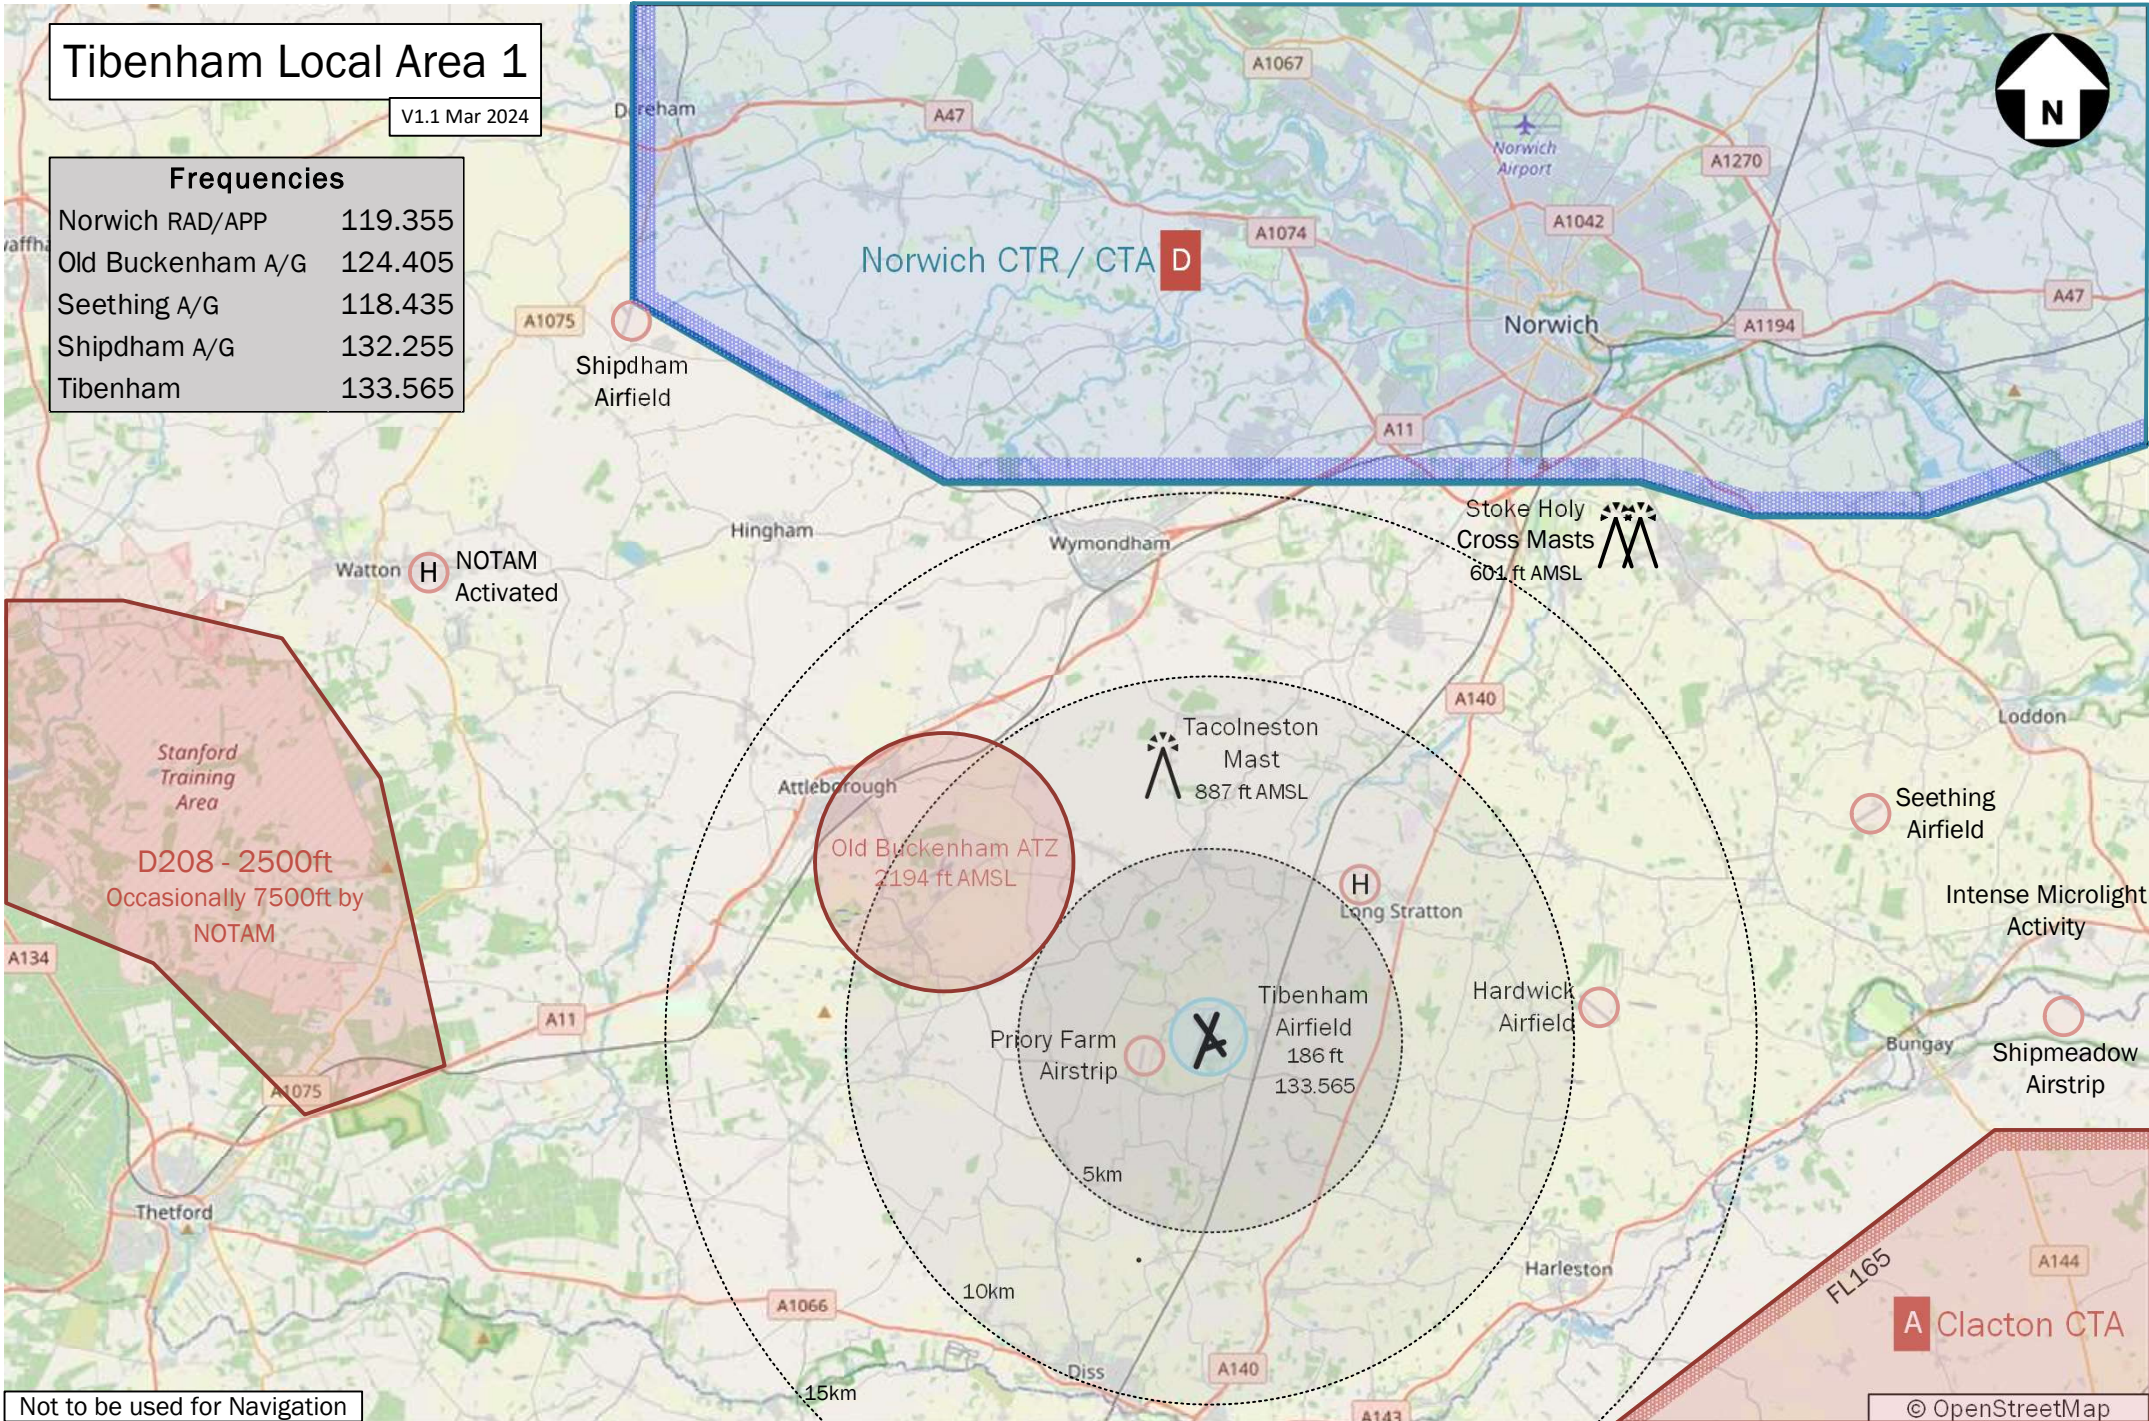

Tibenham Local Area 1

V1.1 Mar 2024

Frequencies

Norwich RAD/APP	119.355
Old Buckenham A/G	124.405
Seething A/G	118.435
Shipdham A/G	132.255
Tibenham	133.565

Not to be used for Navigation

© OpenStreetMap